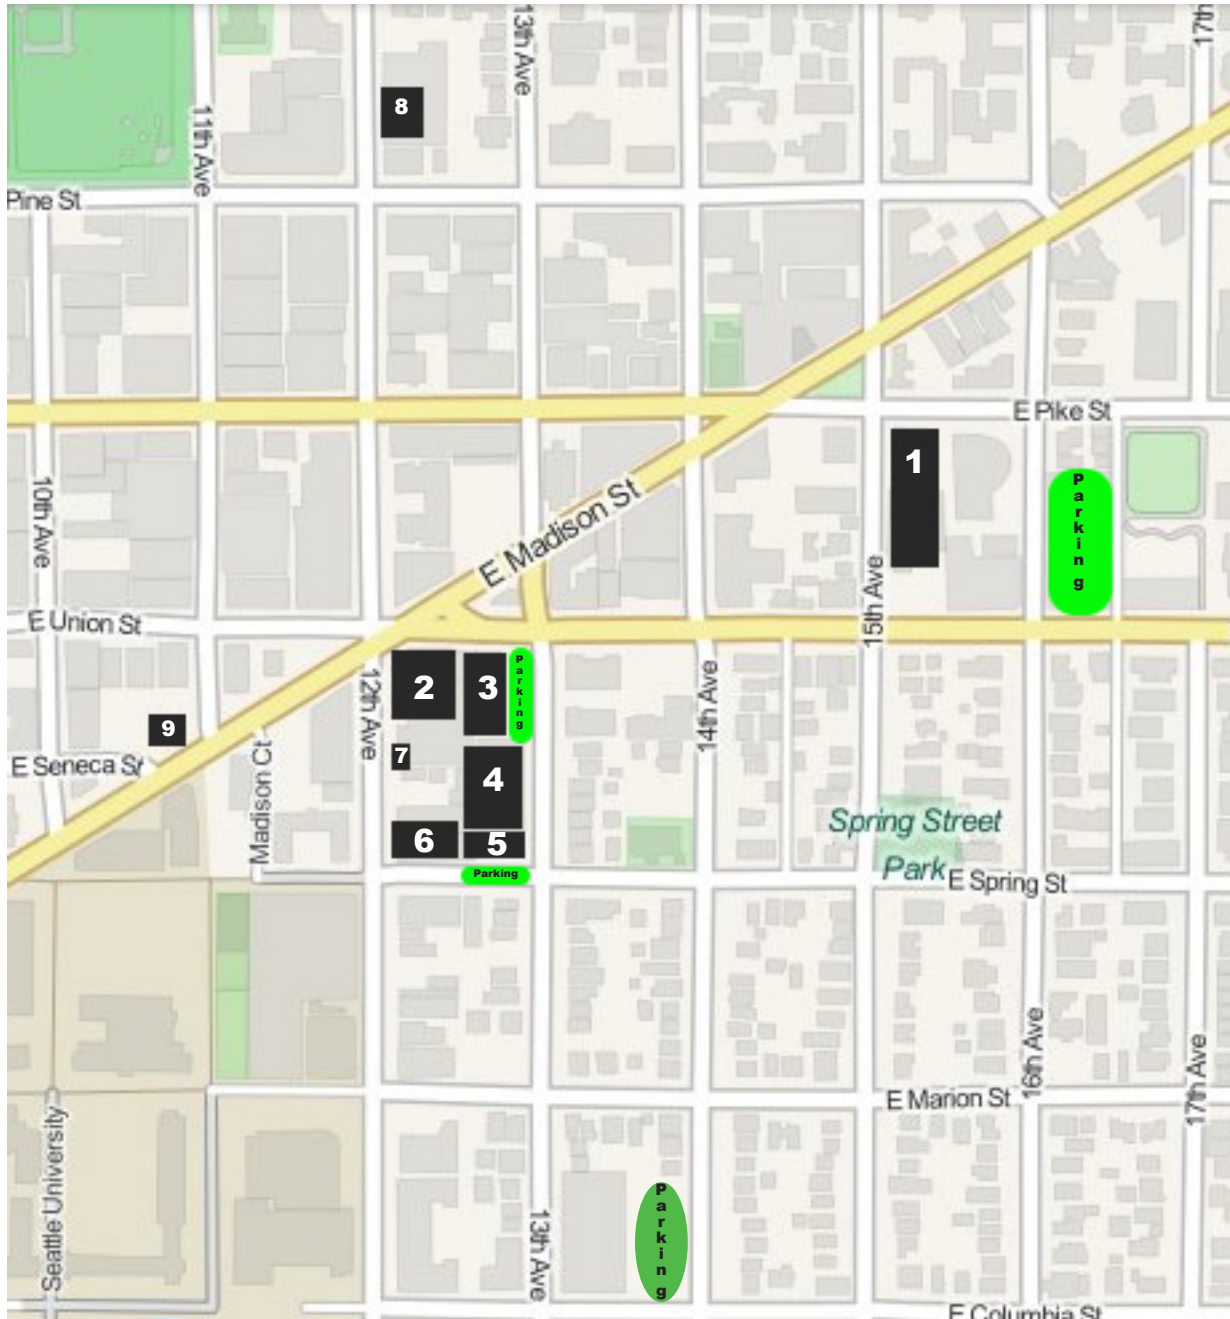

## Campus Map

1. **Middle School / Temple Building**  
1432 15th Avenue, 98122  
206-676-6880
2. **Upper School / Vanderbilt Building**  
1201 E Union, 98122  
206-676-6831
3. **CUB Building**  
1215 E Union, 98122  
206-323-6600
4. **Gymnasium**  
1111 13th Avenue, 98122  
206-676-6885

5. **STREAM Building**  
1220 E Spring, 98122  
206-676-6807
6. **Arts Center**  
1100 12th Avenue, 98122  
206-676-6859
7. **12th Avenue Conference Room**  
1120 12th Avenue, 98122
8. **12th Avenue Arts Annex**  
1620 12th Avenue, 98122
9. **CopyMart (Parking)**  
1018 E Seneca, 98104