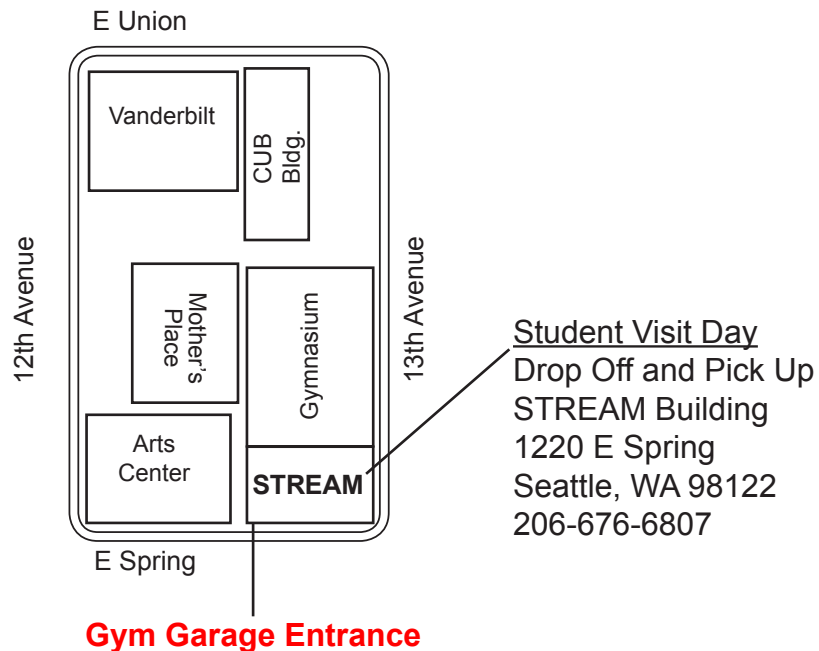

## WELCOME TO YOUR VISIT DAY AT SEATTLE ACADEMY

1. Your child's visit day will begin at our STREAM Building located at 1220 E Spring Street. You and your child will be greeted in the lobby.
2. Please park in our gym garage. The entrance is located on E Spring between 12th and 13th Avenues. Facilities personnel will be on hand to assist with parking.
3. We encourage parents to stay and attend a coffee and panel discussion with key administrators. This is a great opportunity to ask about the school and hear from other parents as well.
4. Your child's visit day will conclude at 2:30 PM. They should be picked up in the STREAM Building lobby (same location as morning arrival).