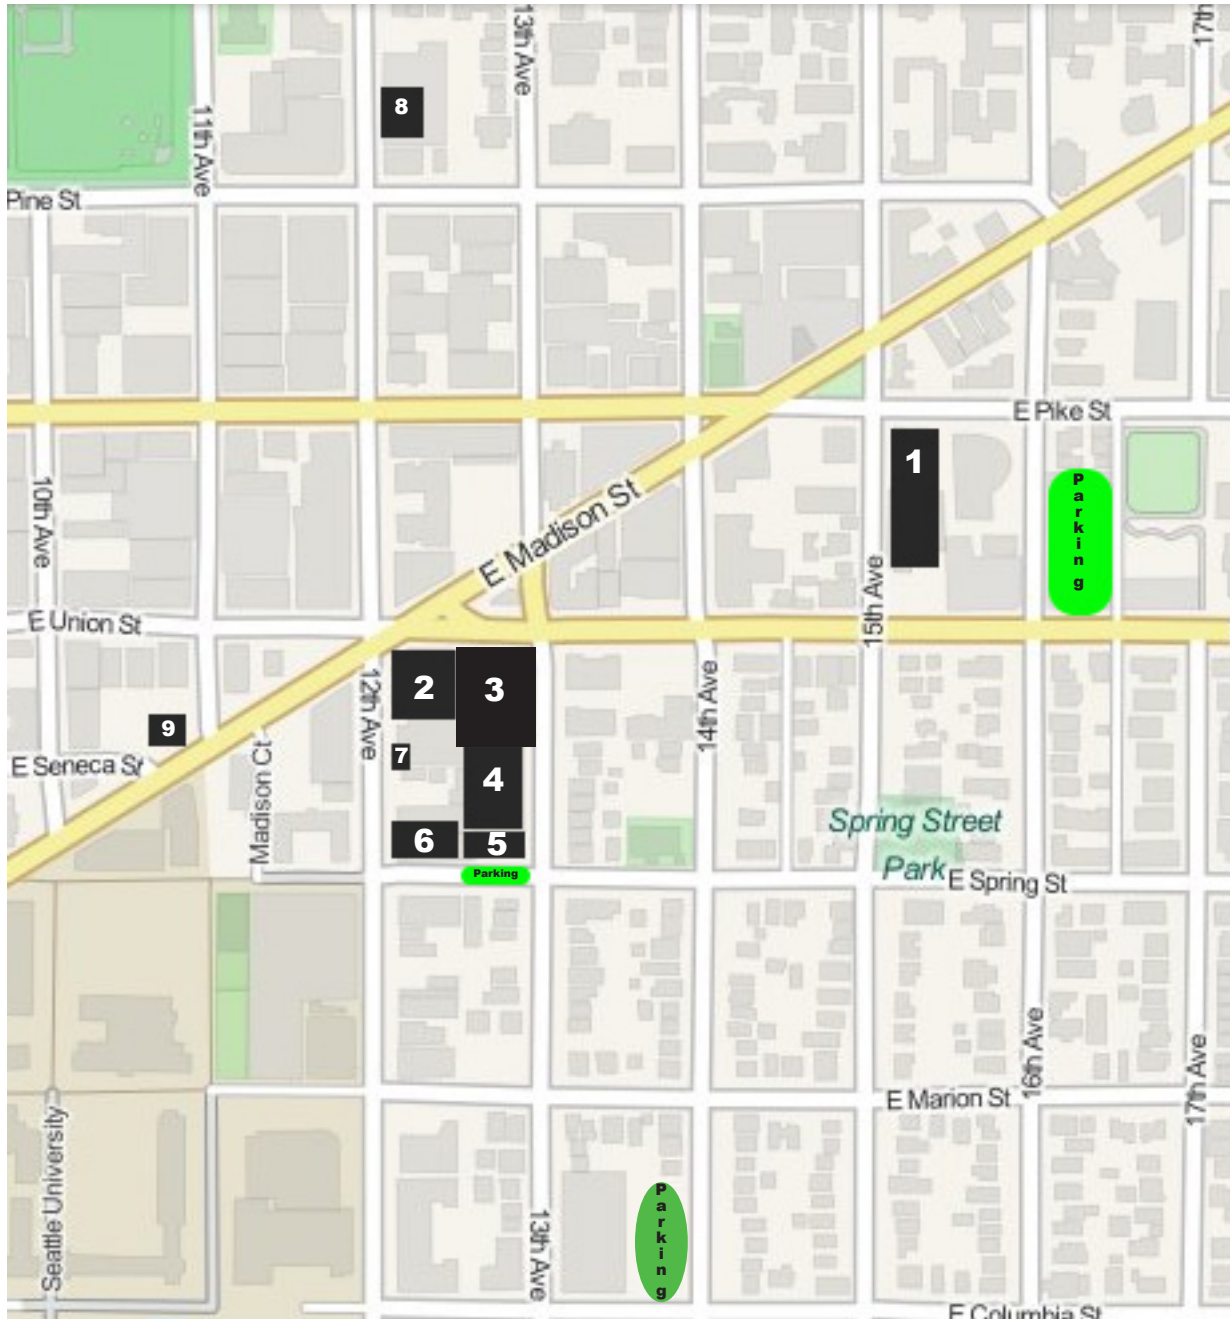

SEATTLE ACADEMY

Campus Map

- 1. Middle School / Temple Building**
1432 15th Avenue, 98122
206-676-6880
- 2. Upper School / Vanderbilt Building**
1201 E Union, 98122
206-676-6831
- 3. FUTURE Cardinal Union Building**
(currently under construction)
- 4. Gymnasium**
1111 13th Avenue, 98122
206-676-6885
- 5. STREAM Building**
1220 E Spring, 98122
206-676-6807
- 6. Arts Center**
1100 12th Avenue, 98122
206-676-6859
- 7. 12th Avenue Conference Room**
1120 12th Avenue, 98122
- 8. 12th Avenue Arts Annex**
1620 12th Avenue, 98122
- 9. CopyMart (Parking)**
1018 E Seneca, 98104